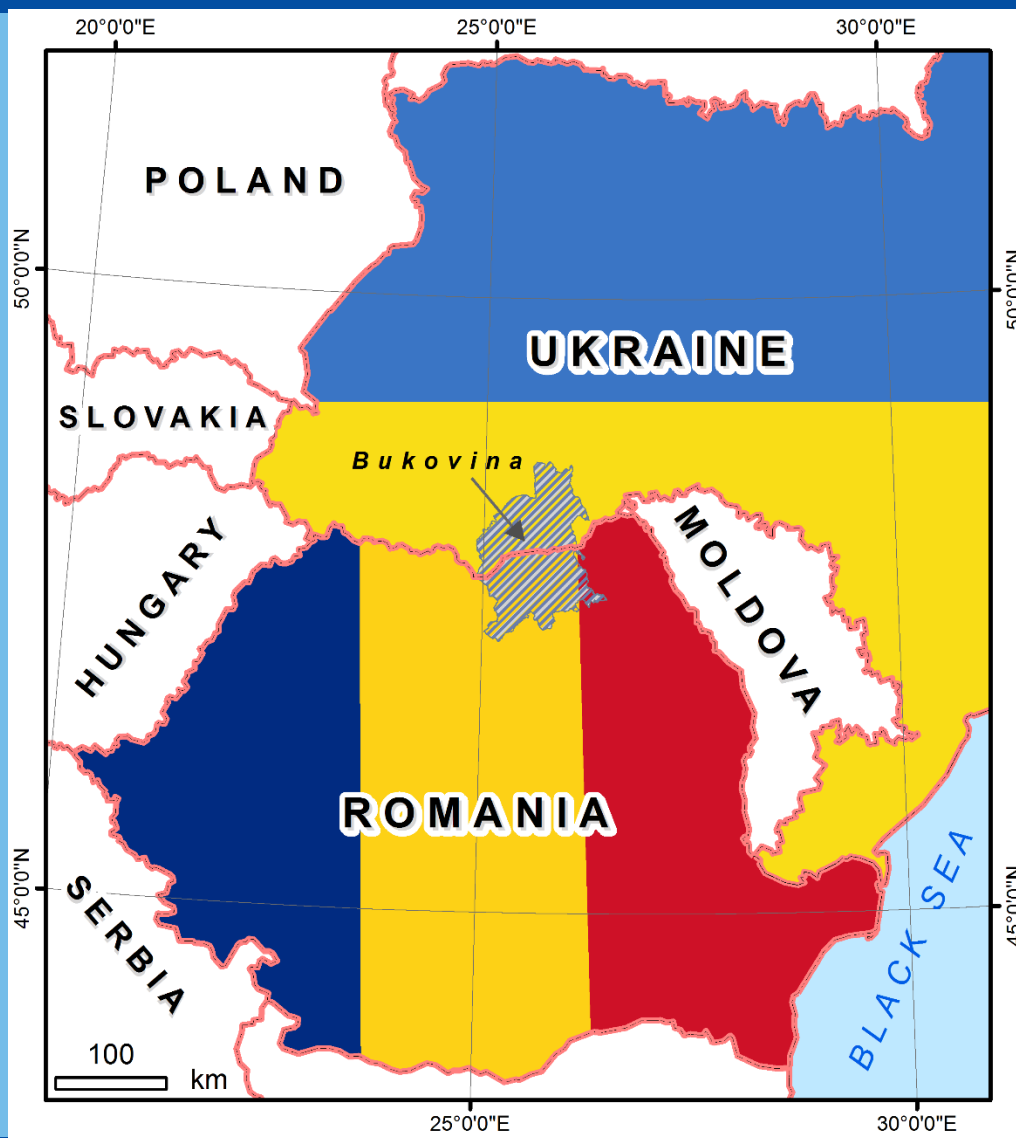

Universitatea
Ștefan cel Mare
Suceava

Historical and ethnographic heritage - part of the sustainable development of tourism in Bukovina.

HERITAGE