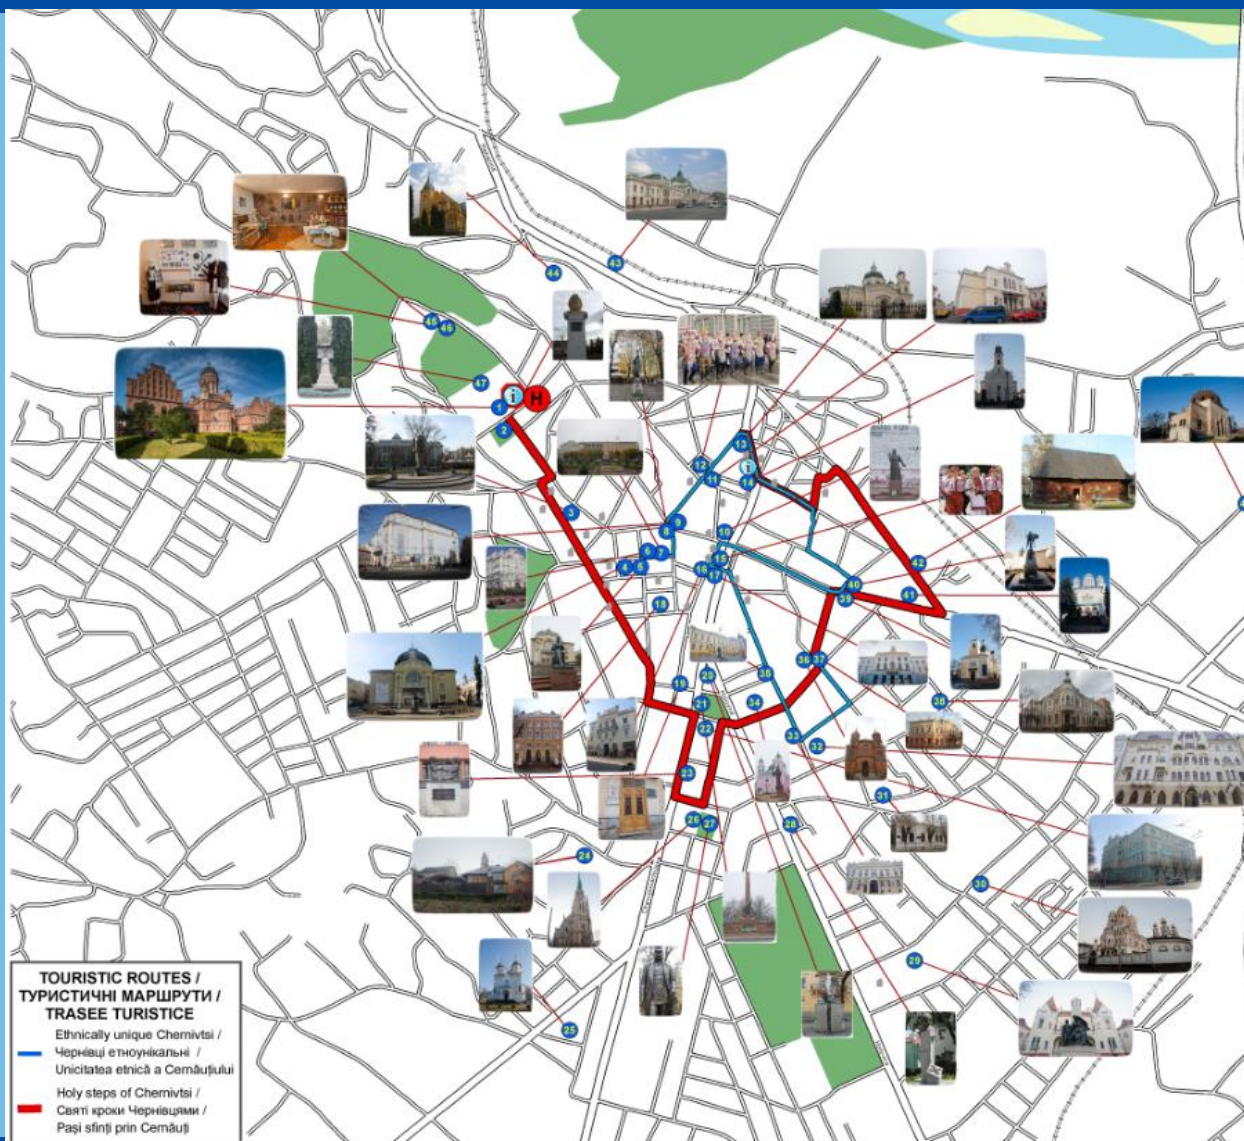

Universitatea
Ștefan cel Mare
Suceava

Historical and ethnographic heritage - part of the sustainable development of tourism in Bukovina.

HERITAGE: Cernauti city tours