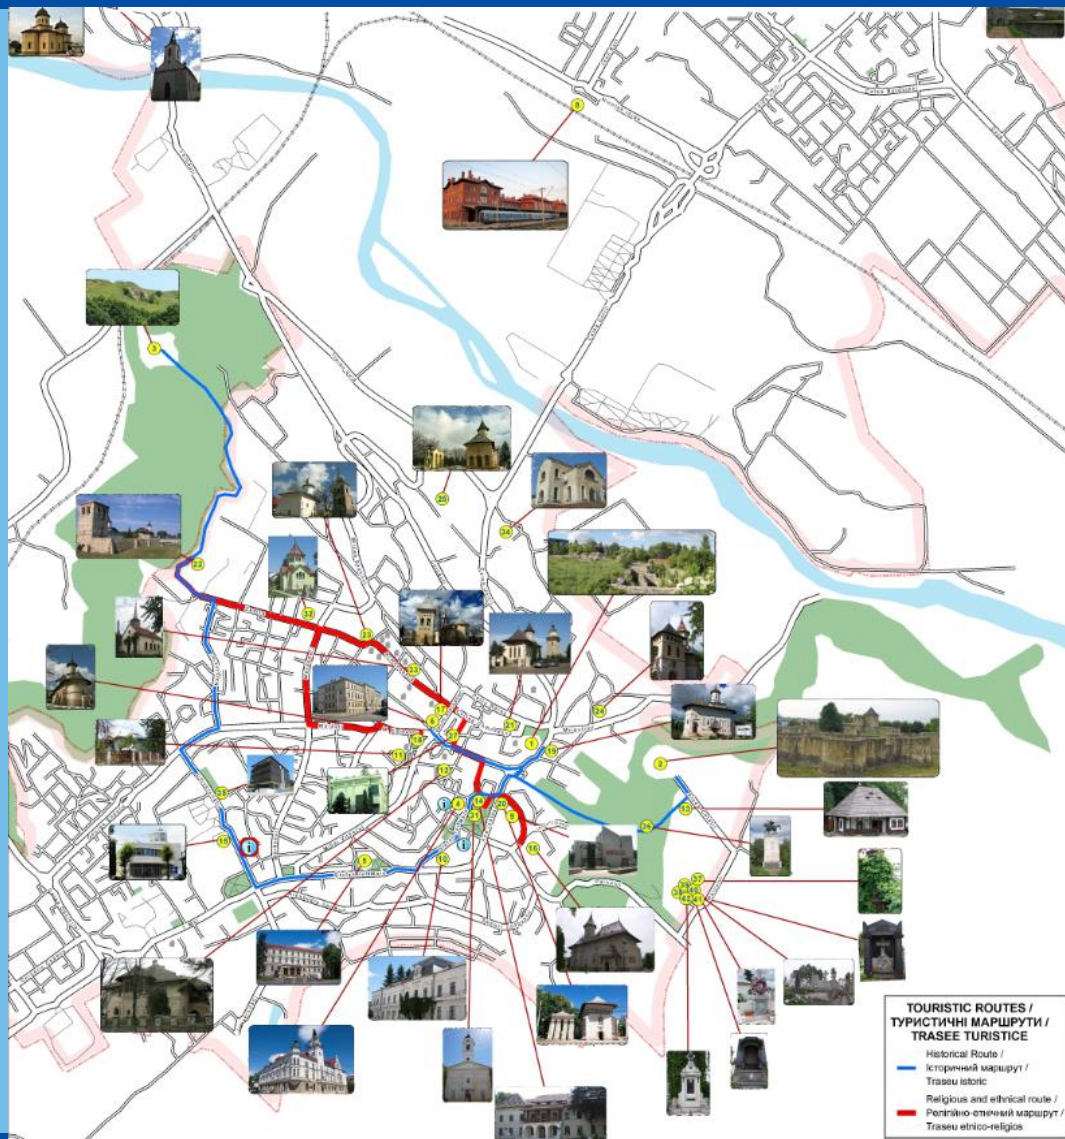

Universitatea
Ștefan cel Mare
Suceava

Historical and ethnographic heritage - part of the sustainable development of tourism in Bukovina.

HERITAGE: Suceava city tours